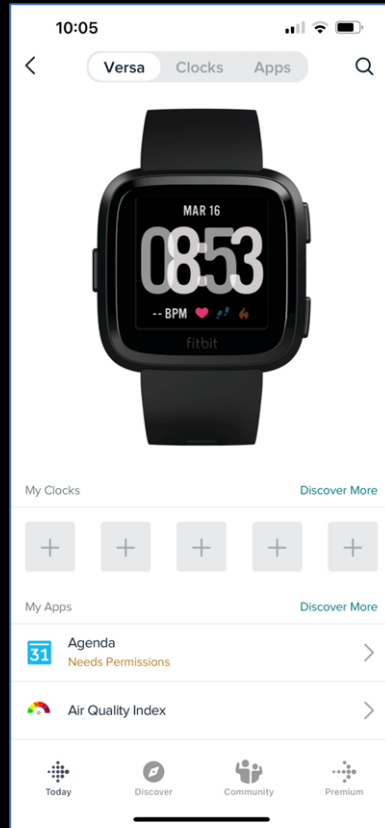

Phone AQI App Setup using Fitbit App

Select Air Quality Index App