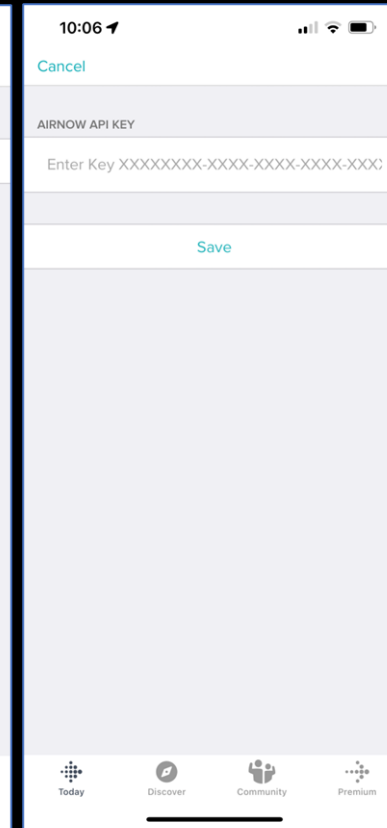

The background of the slide is a grayscale image of a circuit board. It features various traces, pads, and circular components. A prominent dark horizontal band runs across the middle of the image, serving as a background for the main title text.

Phone AQI App Setup using Fitbit App

Select Air Quality Index App

Select Settings

Select AirNow API Key

Enter Key and Save