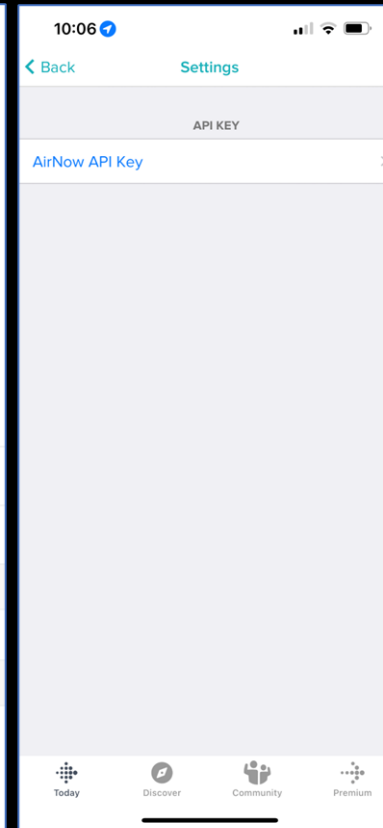

Select AirNow API Key