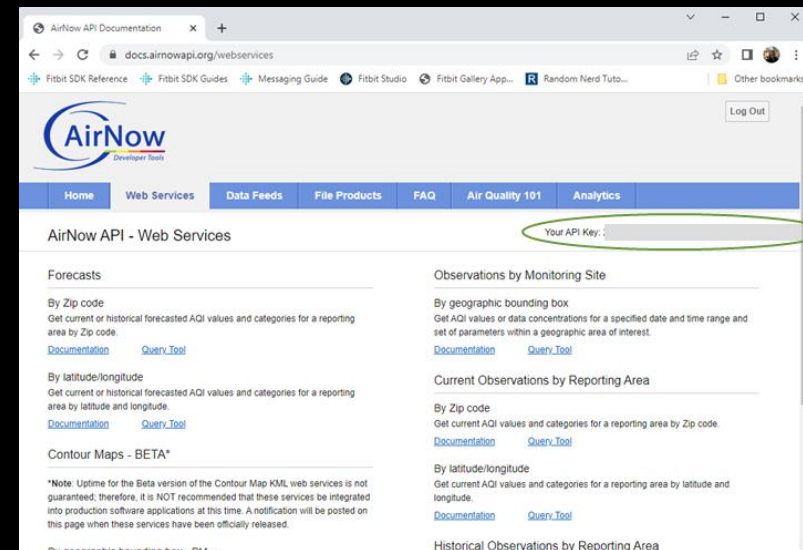

AirNow API Account and API Key

- Request an [AirNow](#) API Account
- Log into AirNow
  - Select Web Services
  - API key upper right below index tabs