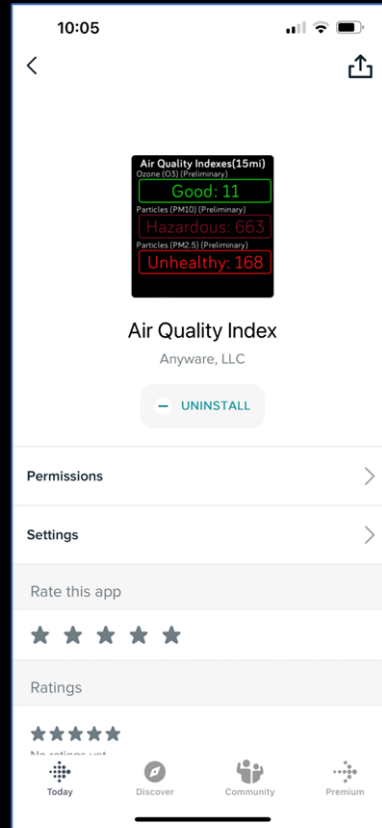

The background of the slide is a grayscale image of a circuit board. It features various traces, pads, and circular components. A prominent dark horizontal band runs across the middle of the image, serving as a background for the main title text.

Fitbit Air Quality Index App Setup Instructions

Anyware, LLC
10 August 2022

AirNow API Account and API Key

- Request an [AirNow](#) API Account
- Log into AirNow
 - Select Web Services
 - API key upper right below index tabs

Phone AQI App Setup using Fitbit App

Select Air Quality Index App

Select Settings

Select AirNow API Key

Enter Key and Save